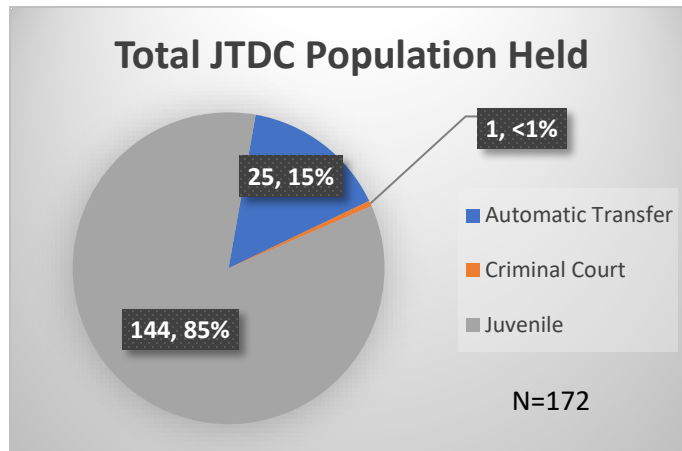

Daily Data Dashboard – December 14, 2023
Demographics for JTDC Population
Thursday Morning Midnight Count

Total # of probation Involved youth¹: 1,337

¹ Probation Active: Any youth who is pending sentencing with an active social history, has been formally placed on probation or supervision with Cook County Juvenile Probation on the date of the report.

*Age, Gender and Race for Criminal Court population (N=1) is not represented in this report.

Data sources: cFive Supervisor – Probation Population and RMIS – JTDC Population

Daily Data Dashboard – December 14, 2023
Demographics for JTDC Population
Thursday Morning Midnight Count