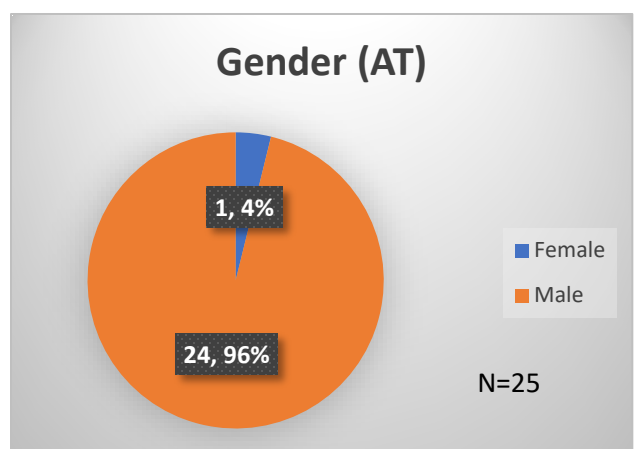

Daily Data Dashboard – December 14, 2023
Demographics for JTDC Population
Thursday Morning Midnight Count

Total # of probation Involved youth¹: 1,337

¹ Probation Active: Any youth who is pending sentencing with an active social history, has been formally placed on probation or supervision with Cook County Juvenile Probation on the date of the report.

*Age, Gender and Race for Criminal Court population (N=1) is not represented in this report.

Data sources: cFive Supervisor – Probation Population and RMIS – JTDC Population

Daily Data Dashboard – December 14, 2023
Demographics for JTDC Population
Thursday Morning Midnight Count