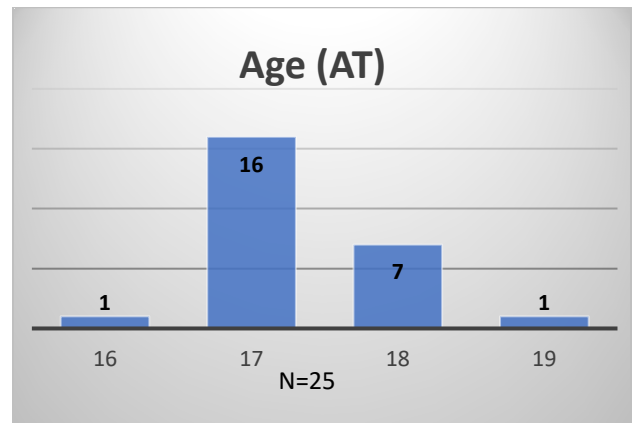

Daily Data Dashboard – December 14, 2023
Demographics for JTDC Population
Thursday Morning Midnight Count

Total # of probation Involved youth¹: 1,337

¹ Probation Active: Any youth who is pending sentencing with an active social history, has been formally placed on probation or supervision with Cook County Juvenile Probation on the date of the report.

*Age, Gender and Race for Criminal Court population (N=1) is not represented in this report.

Data sources: cFive Supervisor – Probation Population and RMIS – JTDC Population

Daily Data Dashboard – December 14, 2023
Demographics for JTDC Population
Thursday Morning Midnight Count