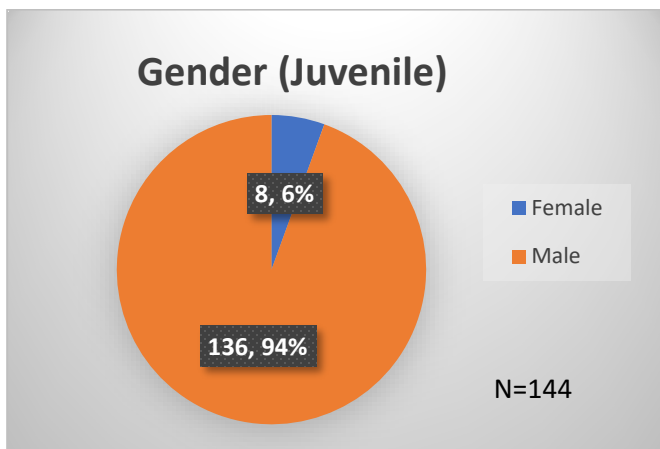

Daily Data Dashboard – December 14, 2023
Demographics for JTDC Population
Thursday Morning Midnight Count

Total # of probation Involved youth¹: 1,337

¹ Probation Active: Any youth who is pending sentencing with an active social history, has been formally placed on probation or supervision with Cook County Juvenile Probation on the date of the report.

*Age, Gender and Race for Criminal Court population (N=1) is not represented in this report.

Data sources: cFive Supervisor – Probation Population and RMIS – JTDC Population

Daily Data Dashboard – December 14, 2023
Demographics for JTDC Population
Thursday Morning Midnight Count