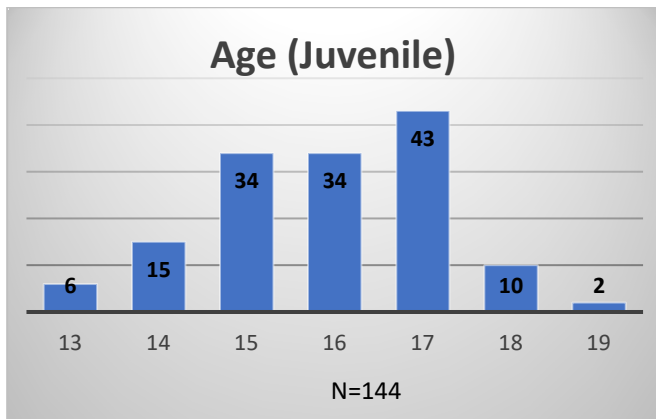

Daily Data Dashboard – December 14, 2023
Demographics for JTDC Population
Thursday Morning Midnight Count

Total # of probation Involved youth¹: 1,337

¹ Probation Active: Any youth who is pending sentencing with an active social history, has been formally placed on probation or supervision with Cook County Juvenile Probation on the date of the report.

*Age, Gender and Race for Criminal Court population (N=1) is not represented in this report.

Data sources: cFive Supervisor – Probation Population and RMIS – JTDC Population

Daily Data Dashboard – December 14, 2023
Demographics for JTDC Population
Thursday Morning Midnight Count